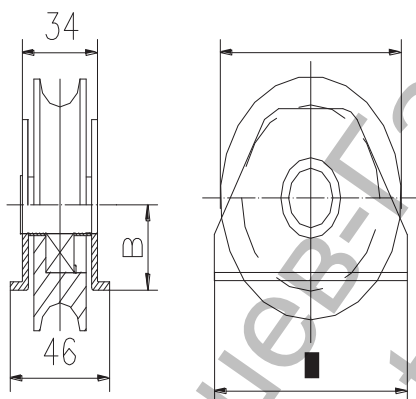

## Ролка Estebro® за плъзгачи се врати на стойка ф 100x16 мм, стоманена, заваряване, U-16

**Family:** Wheels

**Material:** 11SMn30 steel, box: DD11 steel

**Finish:** Zinc-plated

**Maximum weight supported by the bearing\*:** 655 kg Description: Wheel with support and 6204 2RS bearing. It is installed in sliding doors to let their displacement over the guide. The installation consists in fitting the wheel into the door's base and fixing it by welding.

**\*In perfect conditions of installation, usage and maintenance.**

Продукт: [Ролка Estebro® за плъзгачи се врати на стойка ф 100x16 мм, стоманена, заваряване, U-16](#)

Категория: [Плъзгачи се врати](#)